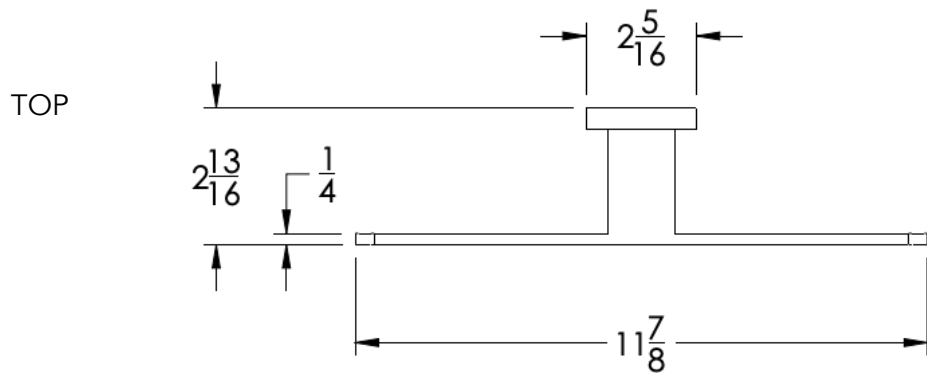

neelnox

LET
THERE
BE **DESIGN.**

FEATURES

- Premium 304 Grade Stainless Steel
- Solid Mount Construction
- Concealed Installation Hardware
- State of the art wall anchors included for installation on Dry wall or Tile

Dimension in inches

NOTE: Dimensions subject to change without notice.