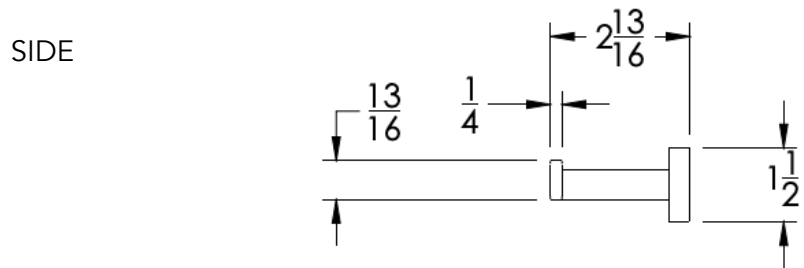

Dimension in inches

NOTE: Dimensions subject to change without notice.