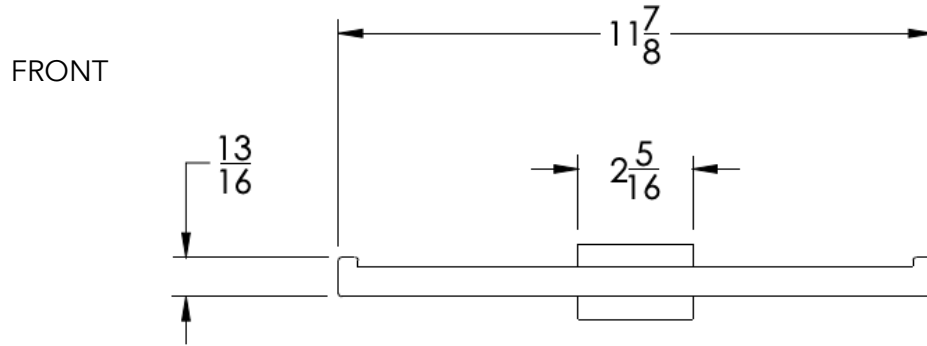

neelnox

LET
THERE
BE **DESIGN.**

FEATURES

- Premium 304 Grade Stainless Steel
- Solid Mount Construction
- Concealed Installation Hardware
- State of the art wall anchors included for installation on Dry wall or Tile

Dimension in inches

NOTE: Dimensions subject to change without notice.