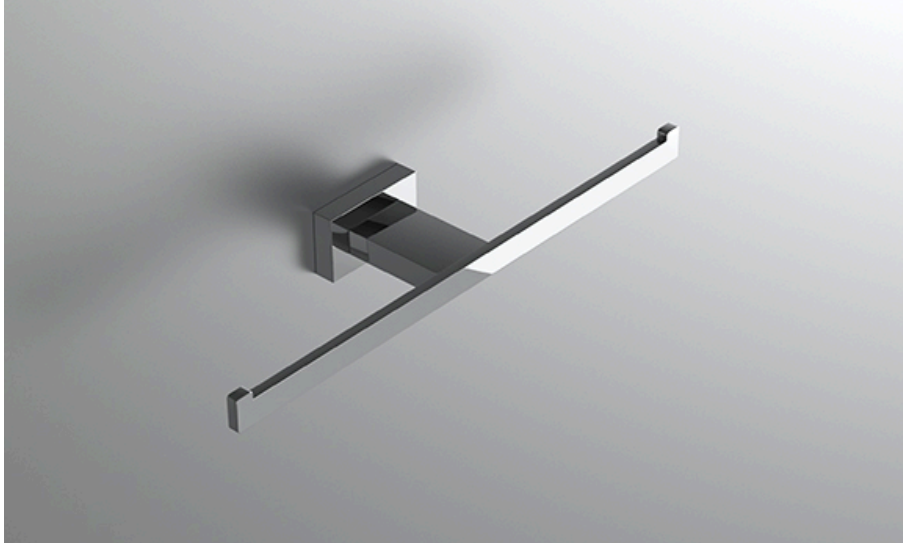

neelnox

LET
THERE
BE **DESIGN.**

FEATURES

- Premium 304 Grade Stainless Steel
- Solid Mount Construction
- Concealed Installation Hardware
- State of the art wall anchors included for installation on Dry wall or Tile

COLLECTION EMERGENCE

TISSUE HOLDER

Model	Product	Finishes Available
EMG-TPHD1	Tissue Holder	Multiple finishes available. Over 23 finishes to choose from.

FINISHES			
	Polished (-P)	Antique Copper (-ACOP)	Polished Gold (-PGLD)
	Brushed (-B)	Polished Brass (-PBRS)	Brushed Copper (-BCOP)
	Brushed Gold (-BGLD)	Matte White (-WHT)	Brushed Rose Gold (-BRGD)
	Matte Black (-BLK)	Brushed Modern Bronze (-BMBRZ)	Brushed Black (-BRBLK)
	Oil Rubbed Bronze (-ORB)	Glossy White (-GWHT)	Polished Black (-PBLK)
	Brushed Brass (-BBRS)	Polished Rose Gold (-PRGD)	Antique Nickel (-ANKL)
	Brushed Bronze (-BBRZ)	Unlacquered Brass (-UBRS)	Black Nickel (-NKBL)
	Antique Brass (-ABRS)	Polished Nickel (-PNKL)	

Dimension in inches

NOTE: Dimensions subject to change without notice.